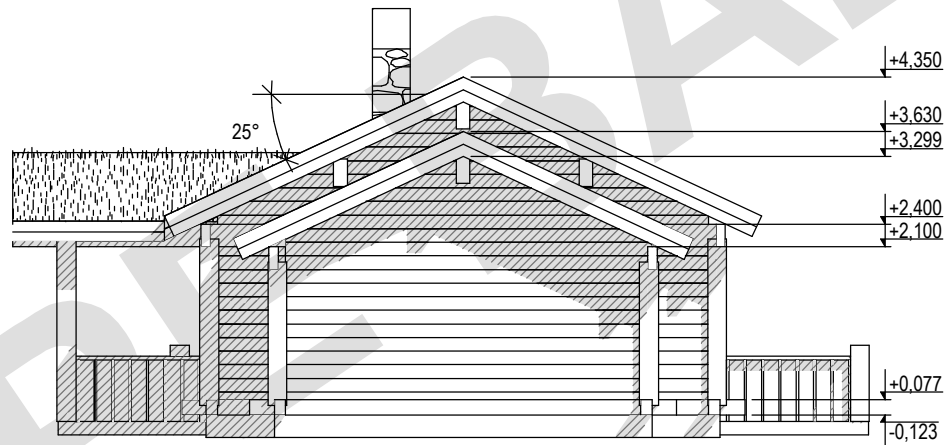

SNITT A-A

SNITT B-B

SNITT C-C

PRODUCER	MPE BALTIC OÜ	PROJECT		
DRAWING	snitt	<b>SLETVOLD</b>		
SCALE/FORMAT	M 1:100/A4			
ARCHITECT	Ülle Maiste, AT HOME OÜ	PAGE	VERSION	DATE
		3/12	1	23.02.2009

PRODUCER	MPE BALTIC OÜ	PROJECT		
DRAWING	fasade 1 og 2	<b>SLETVOLD</b>		
SCALE/FORMAT	M 1:100/A4			
ARCHITECT	Ülle Maiste, AT HOME OÜ	PAGE	VERSION	DATE
		4/12	1	23.02.2009