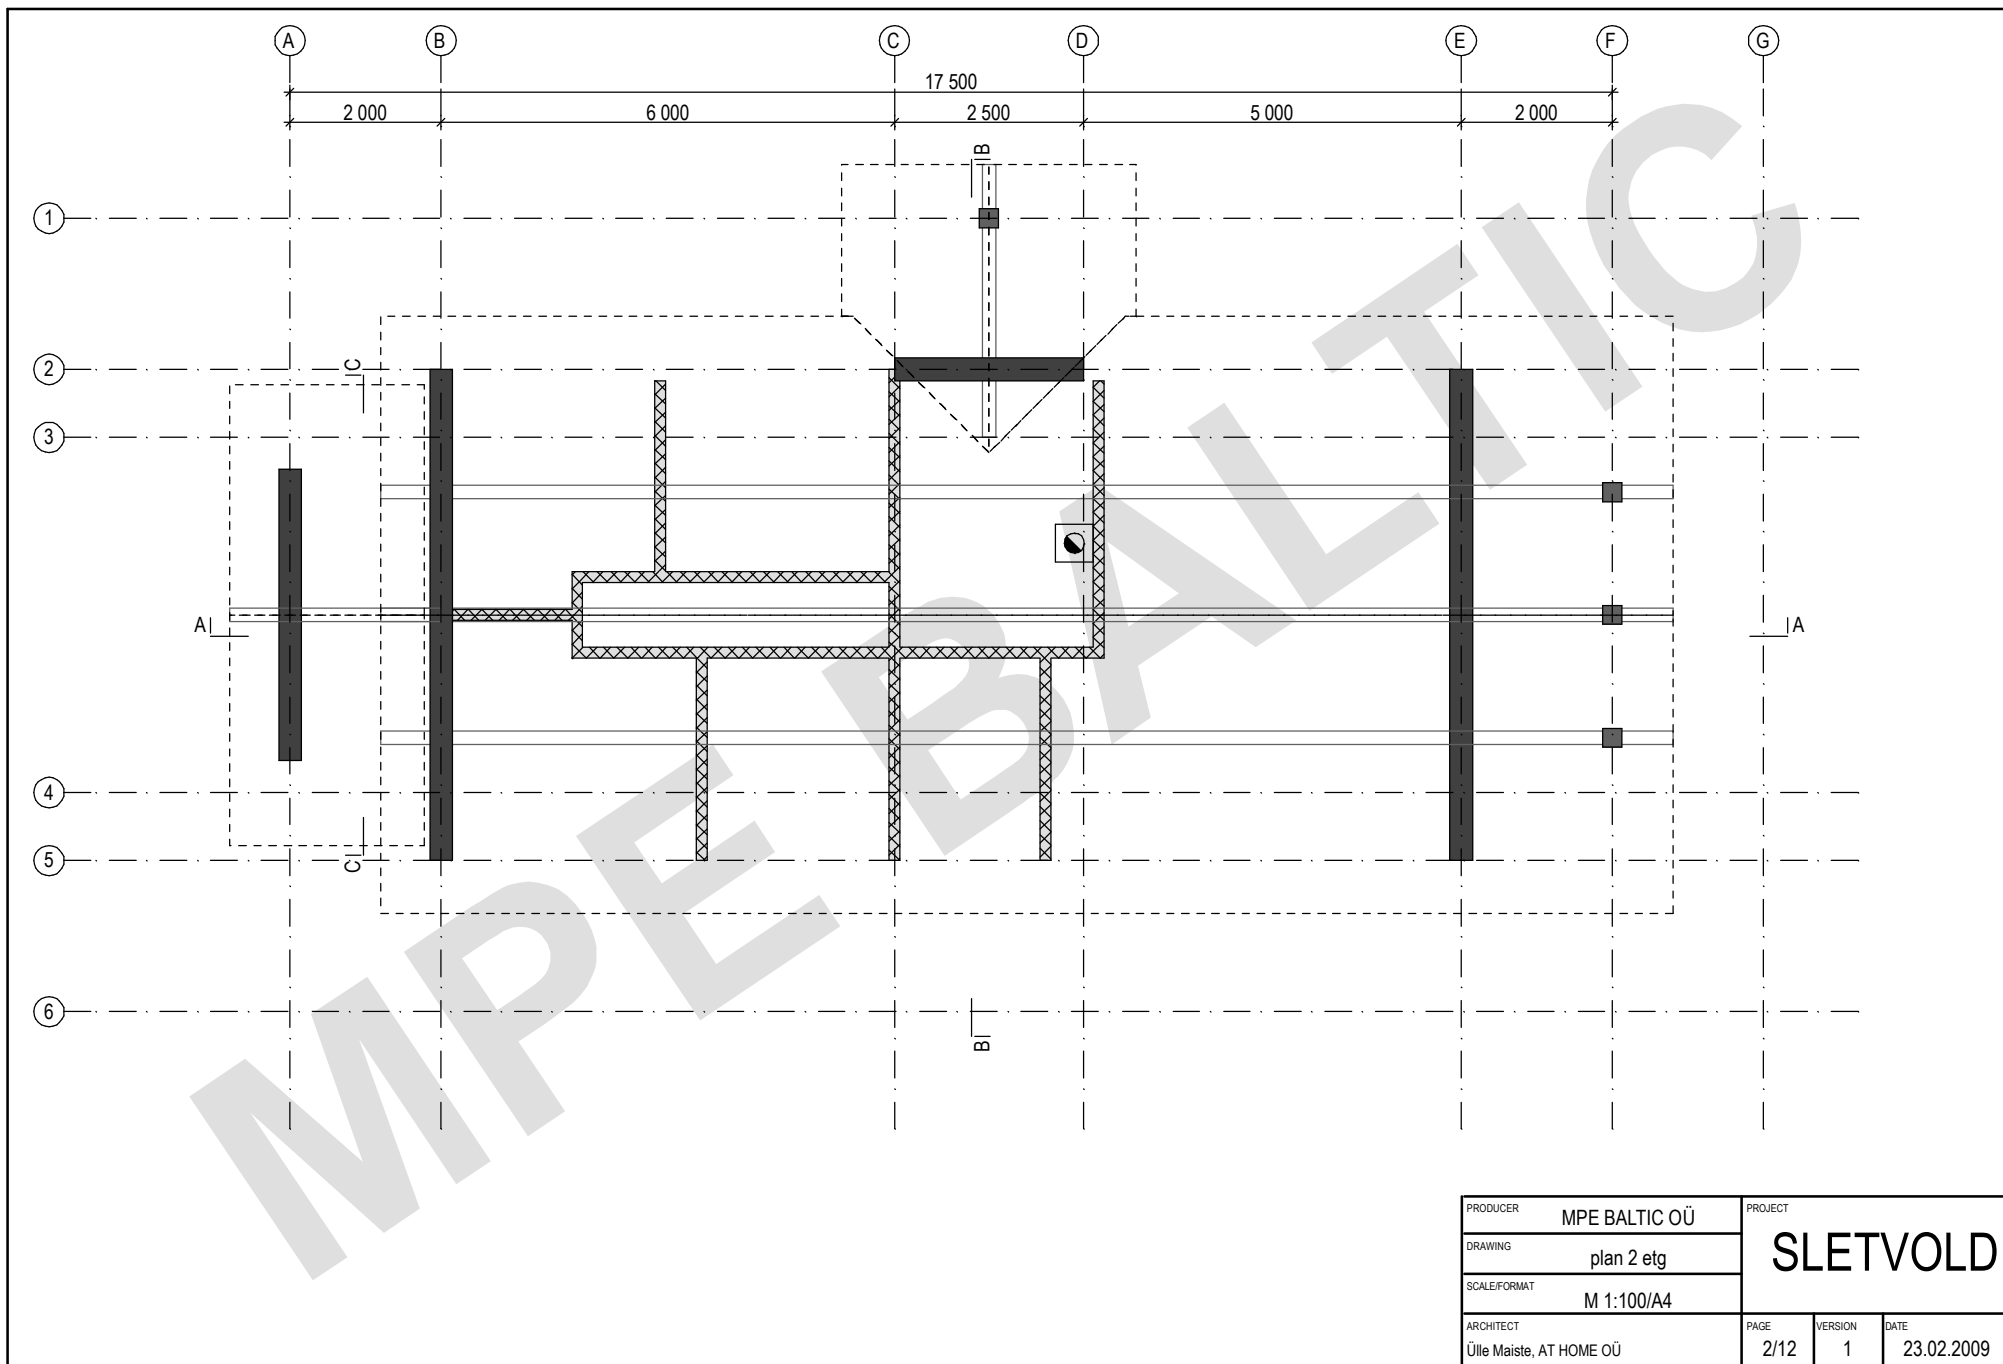

PRODUCER	MPE BALTIC OÜ	PROJECT	SLETVOLD		
DRAWING	plan 1 etg	SCALE/FORMAT	M 1:100/A4		
ARCHITECT	Ülle Maiste, AT HOME OÜ	PAGE	1/12	VERSION	1
		DATE	23.02.2009		

PRODUCER	MPE BALTIC OÜ	PROJECT	SLETVOLD		
DRAWING	plan 2 etg				
SCALE/FORMAT	M 1:100/A4				
ARCHITECT	Ülle Maiste, AT HOME OÜ	PAGE	VERSION	DATE	
		2/12	1	23.02.2009	