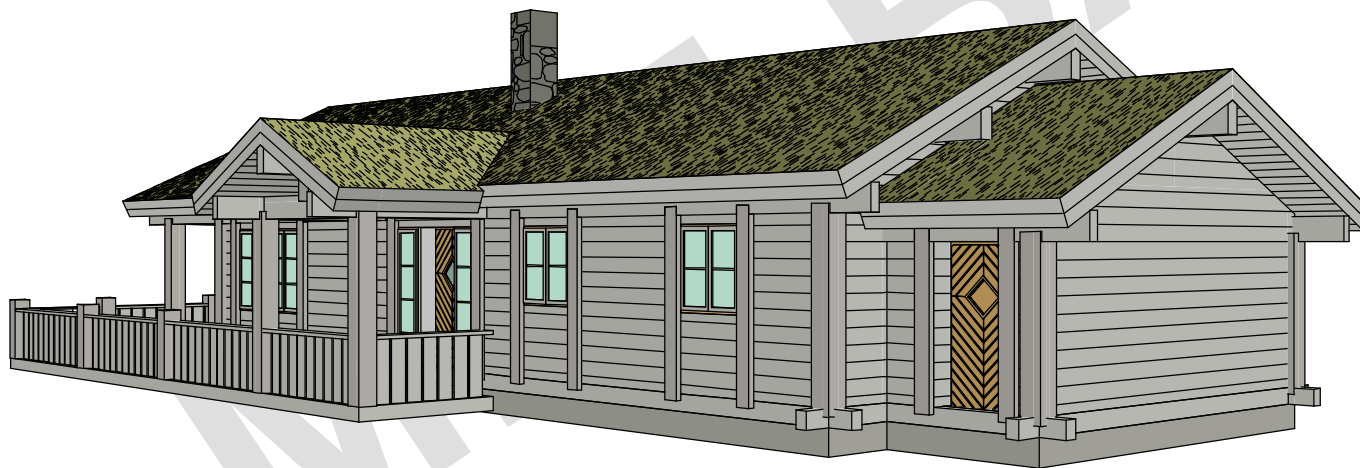

PRODUCER	MPE BALTIC OÜ	PROJECT		
DRAWING	3D 2	SLETVOLD		
SCALE/FORMAT	M 1:100/A4			
ARCHITECT	Ülle Maiste, AT HOME OÜ	PAGE	VERSION	DATE
		7/12	1	23.02.2009