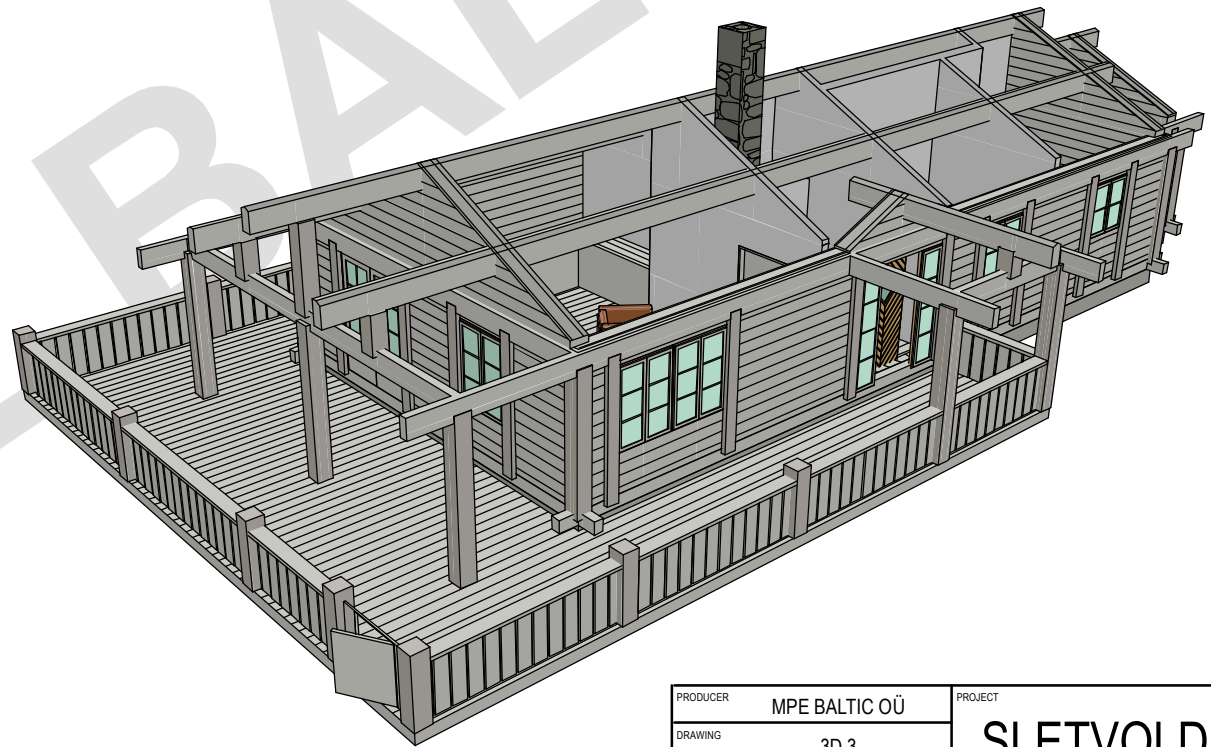

MPE BALTIC

PRODUCER	MPE BALTIC OÜ	PROJECT		
DRAWING	3D 3	SLETVOLD		
SCALE/FORMAT	M 1:100/A4			
ARCHITECT	Ülle Maiste, AT HOME OÜ	PAGE	VERSION	DATE
		8/12	1	23.02.2009