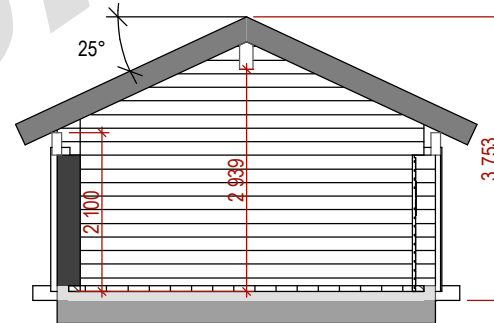

SNITT C-C

PRODUCER	MPE BALTIC OÜ	PROJECT		
DRAWING	snitt	SLETVOLD		
SCALE/FORMAT	M 1:100/A4			
ARCHITECT	Ülle Maiste, AT HOME OÜ	PAGE	VERSION	DATE
		3/12	1	23.02.2009