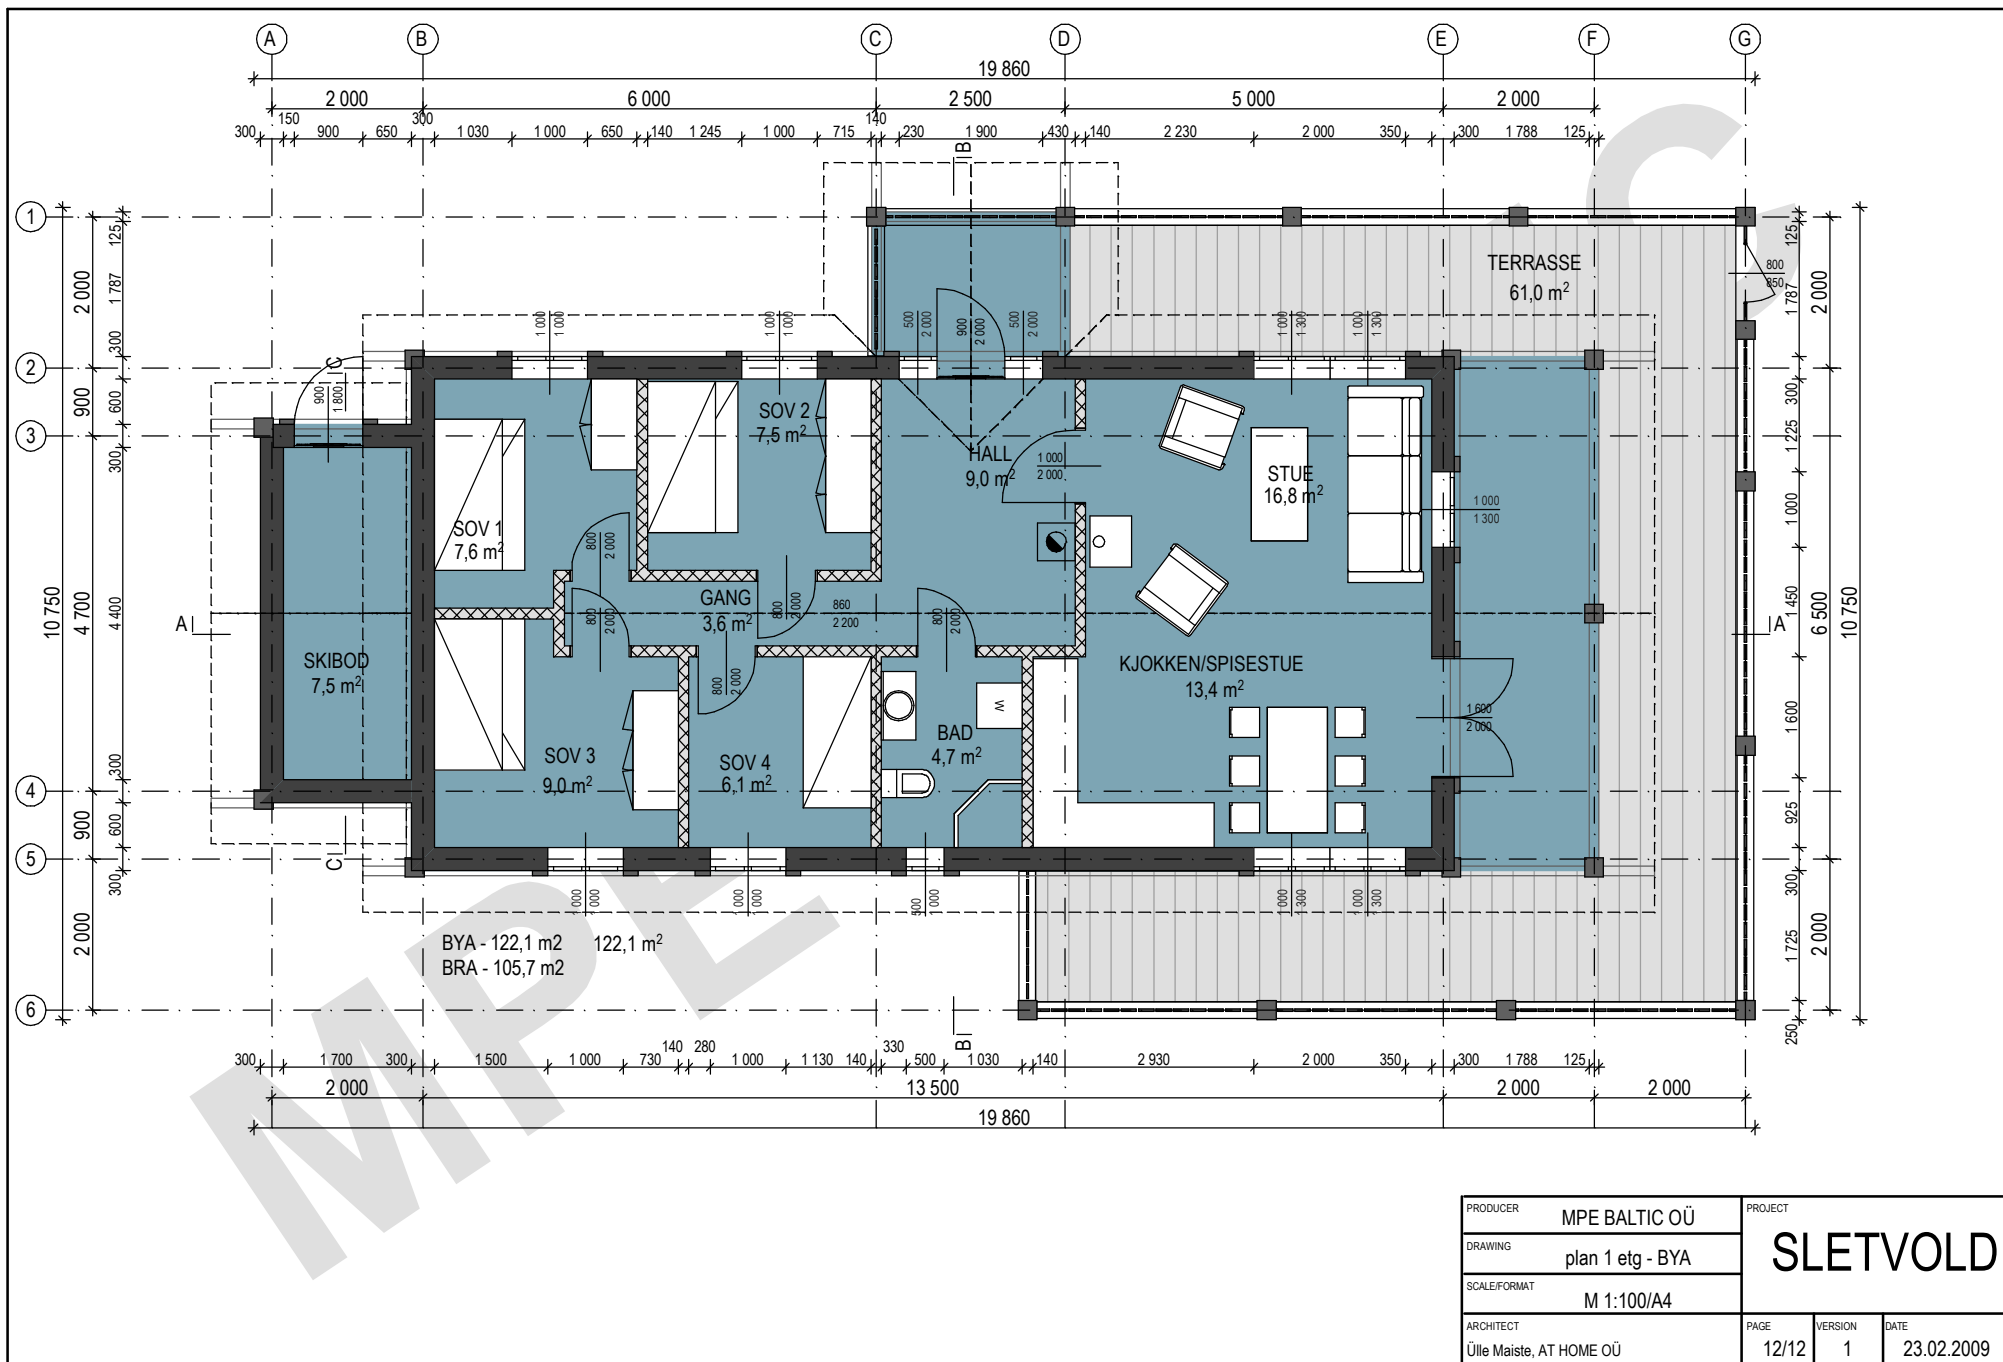

PRODUCER	MPE BALTIC OÜ	PROJECT	SLETVOLD		
DRAWING	plan 1 etg - BRA	SCALE/FORMAT	M 1:100/A4		
ARCHITECT	Ülle Maiste, AT HOME OÜ	PAGE	11/12	VERSION	1
		DATE	23.02.2009		

PRODUCER	MPE BALTIC OÜ	PROJECT	SLETVOLD		
DRAWING	plan 1 etg - BYA	SCALE/FORMAT	M 1:100/A4		
ARCHITECT	Ülle Maiste, AT HOME OÜ	PAGE	12/12	VERSION	1
		DATE	23.02.2009		