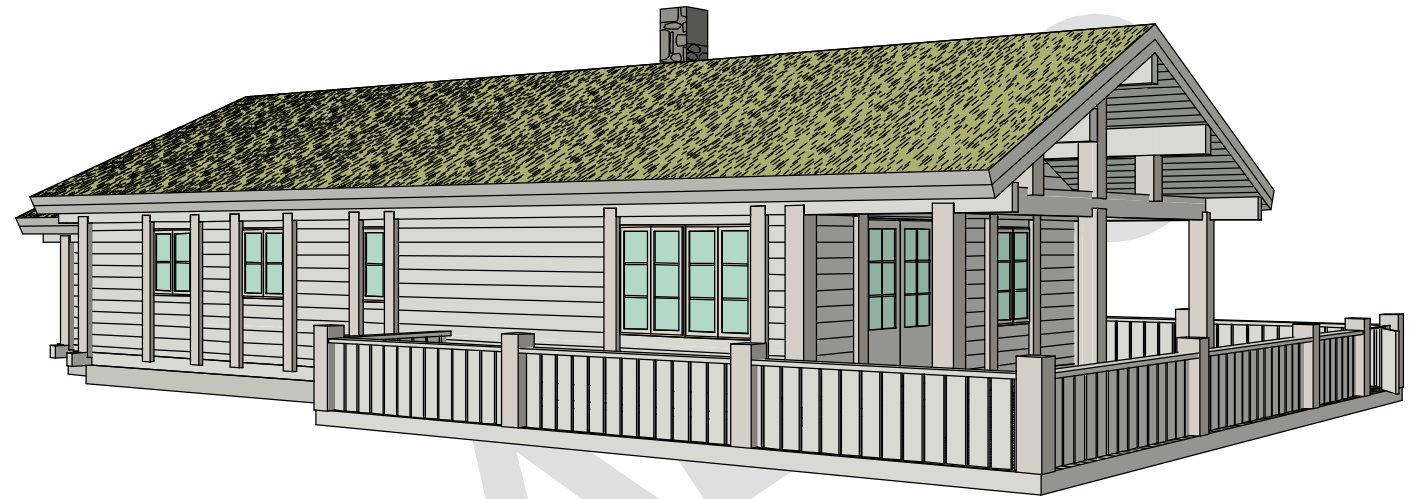

PRODUCER	MPE BALTIC OÜ	PROJECT		
DRAWING	3D 1	SLETVOLD		
SCALE/FORMAT	M 1:100/A4			
ARCHITECT	Ülle Maiste, AT HOME OÜ	PAGE	VERSION	DATE
		6/12	1	23.02.2009