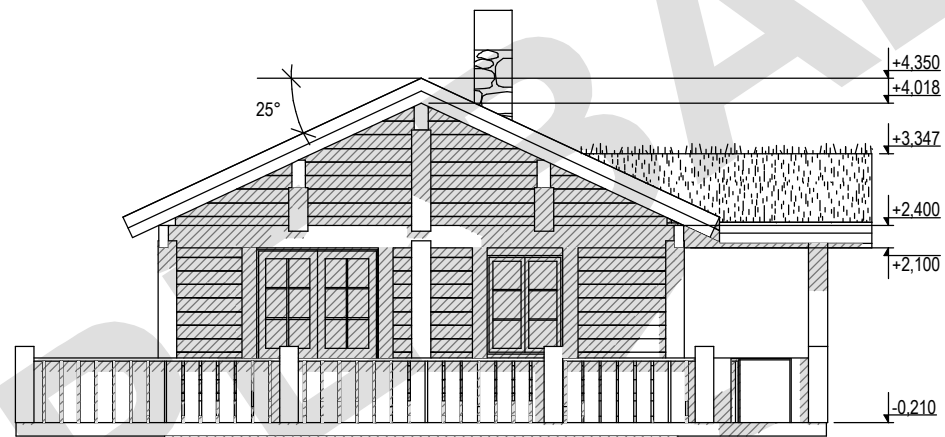

SNITT A-A

SNITT B-B

SNITT C-C

PRODUCER	MPE BALTIC OÜ	PROJECT		
DRAWING	snitt	<b>SLETVOLD</b>		
SCALE/FORMAT	M 1:100/A4			
ARCHITECT	Ülle Maiste, AT HOME OÜ	PAGE	VERSION	DATE
		3/12	1	23.02.2009

PRODUCER	MPE BALTIC OÜ	PROJECT		
DRAWING	fasade 1 og 2	<b>SLETVOLD</b>		
SCALE/FORMAT	M 1:100/A4			
ARCHITECT	Ülle Maiste, AT HOME OÜ	PAGE	VERSION	DATE
		4/12	1	23.02.2009