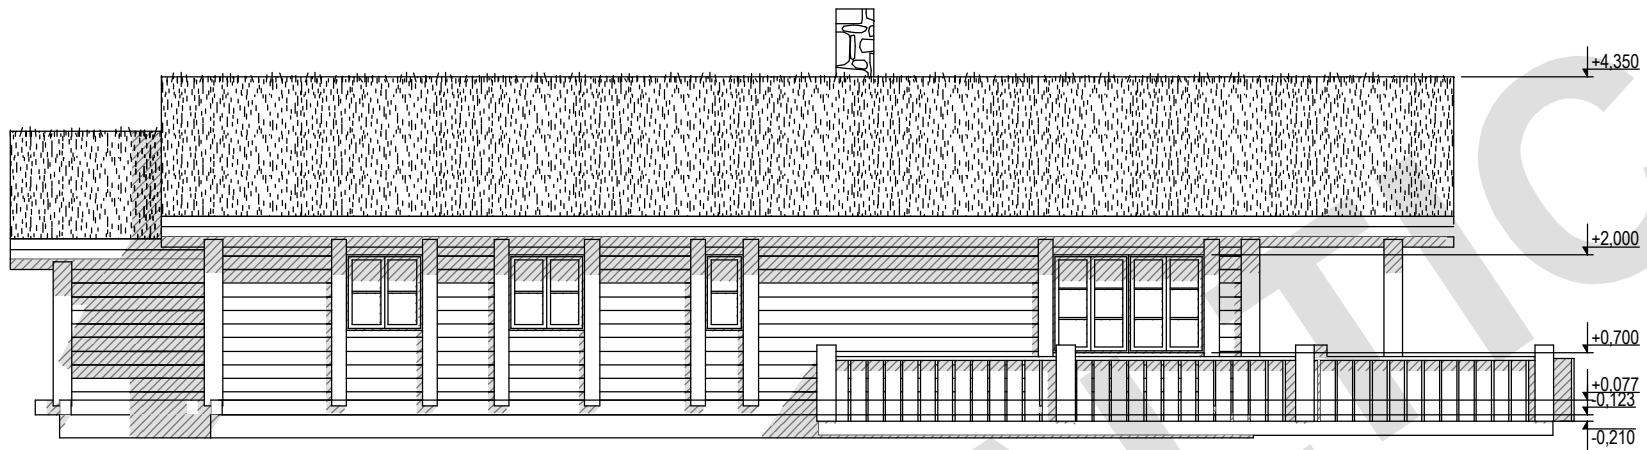

SNITT A-A

SNITT B-B

SNITT C-C

PRODUCER	MPE BALTIC OÜ	PROJECT		
DRAWING	snitt	<b>SLETVOLD</b>		
SCALE/FORMAT	M 1:100/A4			
ARCHITECT	Ülle Maiste, AT HOME OÜ	PAGE	VERSION	DATE
		3/12	1	23.02.2009

PRODUCER	MPE BALTIC OÜ	PROJECT		
DRAWING	fasade 1 og 2	<b>SLETVOLD</b>		
SCALE/FORMAT	M 1:100/A4			
ARCHITECT	Ülle Maiste, AT HOME OÜ	PAGE	VERSION	DATE
		4/12	1	23.02.2009