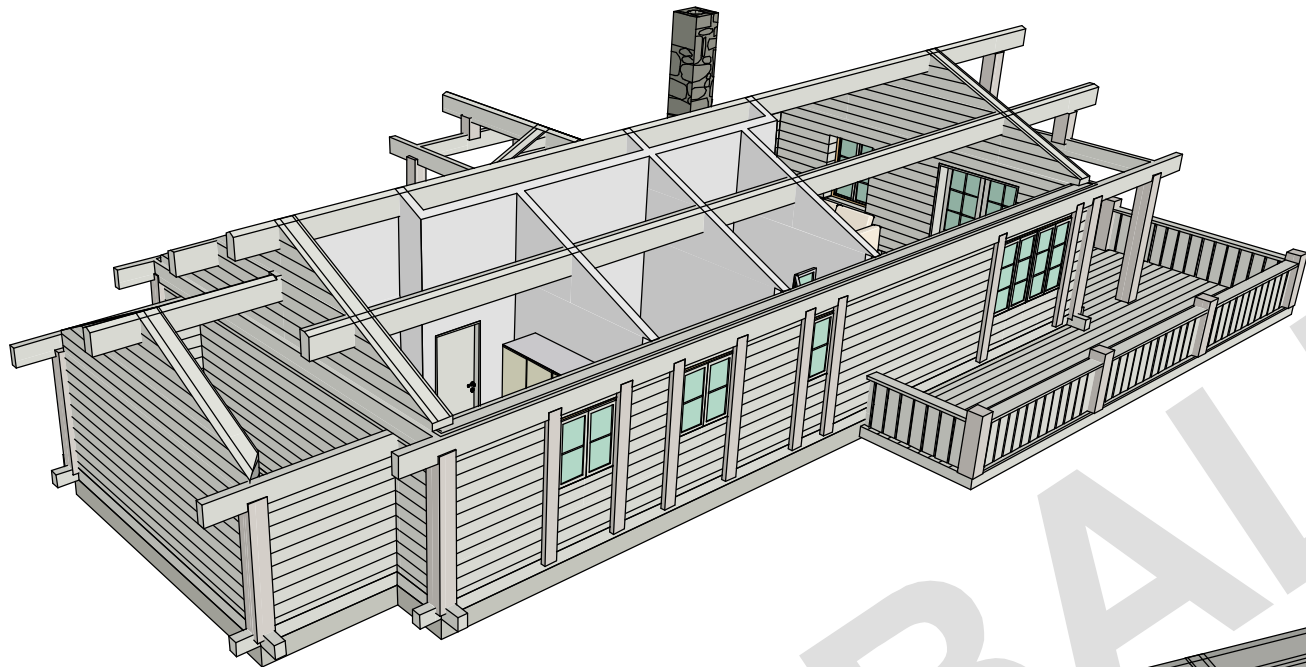

MPE BALTIC

PRODUCER	MPE BALTIC OÜ	PROJECT		
DRAWING	3D 3	SLETVOLD		
SCALE/FORMAT	M 1:100/A4			
ARCHITECT	Ülle Maiste, AT HOME OÜ	PAGE	VERSION	DATE
		8/12	1	23.02.2009