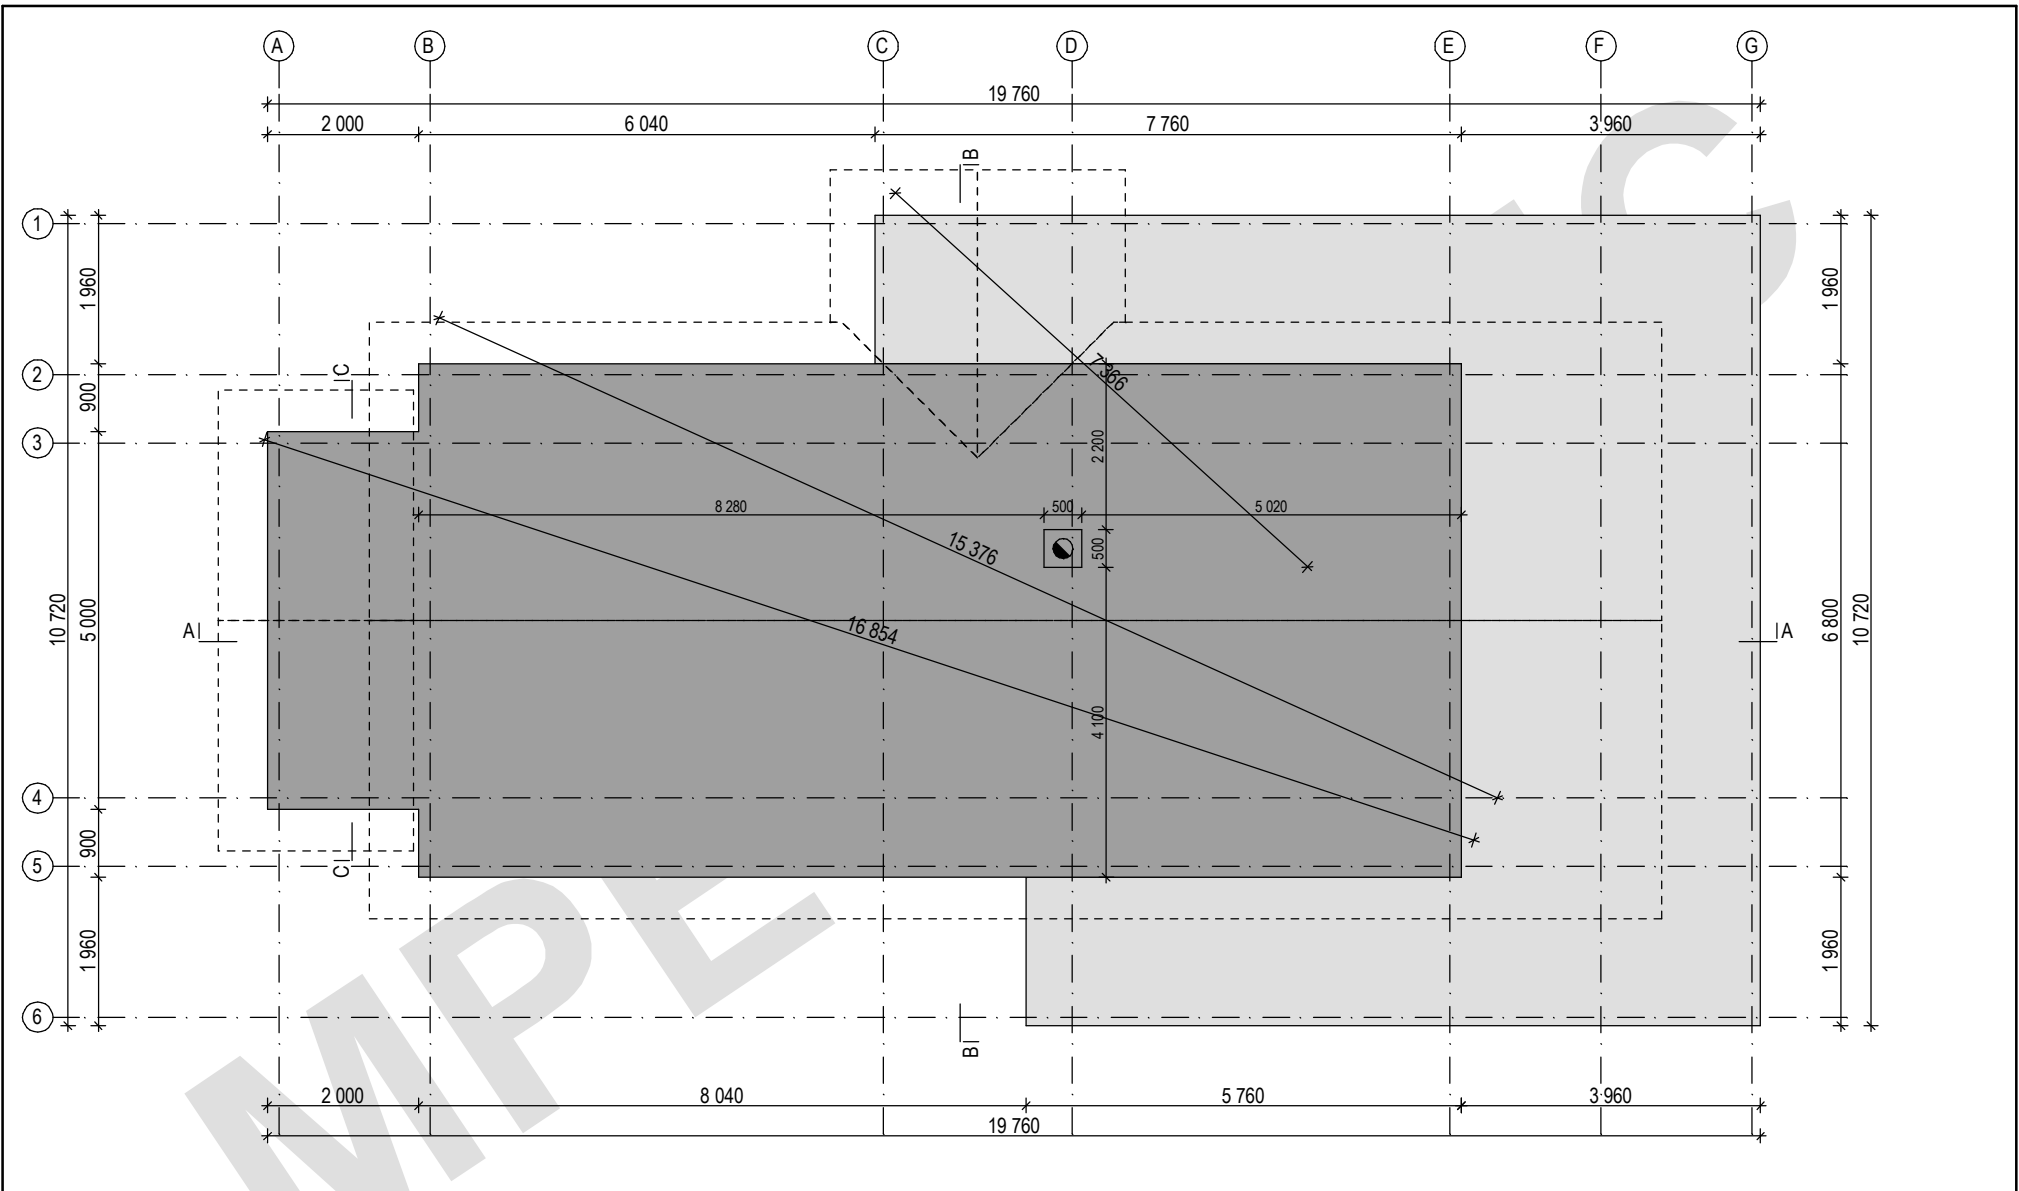

PRODUCER	MPE BALTIC OÜ	PROJECT	SLETVOLD		
DRAWING	grunnmur - concrete				
SCALE/FORMAT	M 1:100/A4				
ARCHITECT	Ülle Maiste, AT HOME OÜ	PAGE	VERSION	DATE	
		9/12	1	23.02.2009