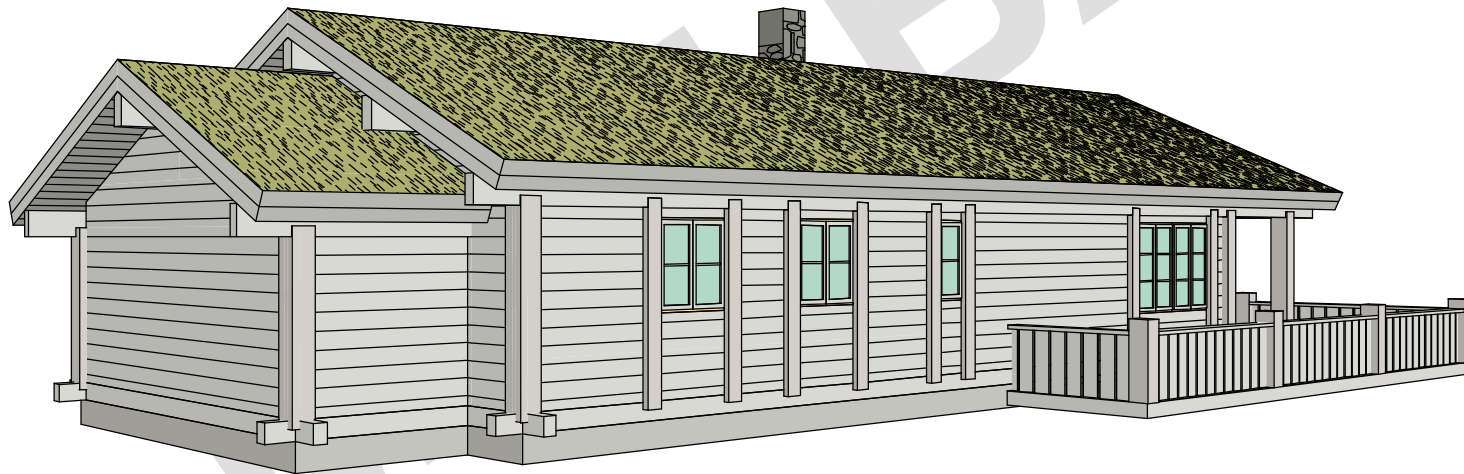

PRODUCER	MPE BALTIC OÜ	PROJECT		
DRAWING	3D 1	SLETVOLD		
SCALE/FORMAT	M 1:100/A4			
ARCHITECT	Ülle Maiste, AT HOME OÜ	PAGE	VERSION	DATE
		6/12	1	23.02.2009