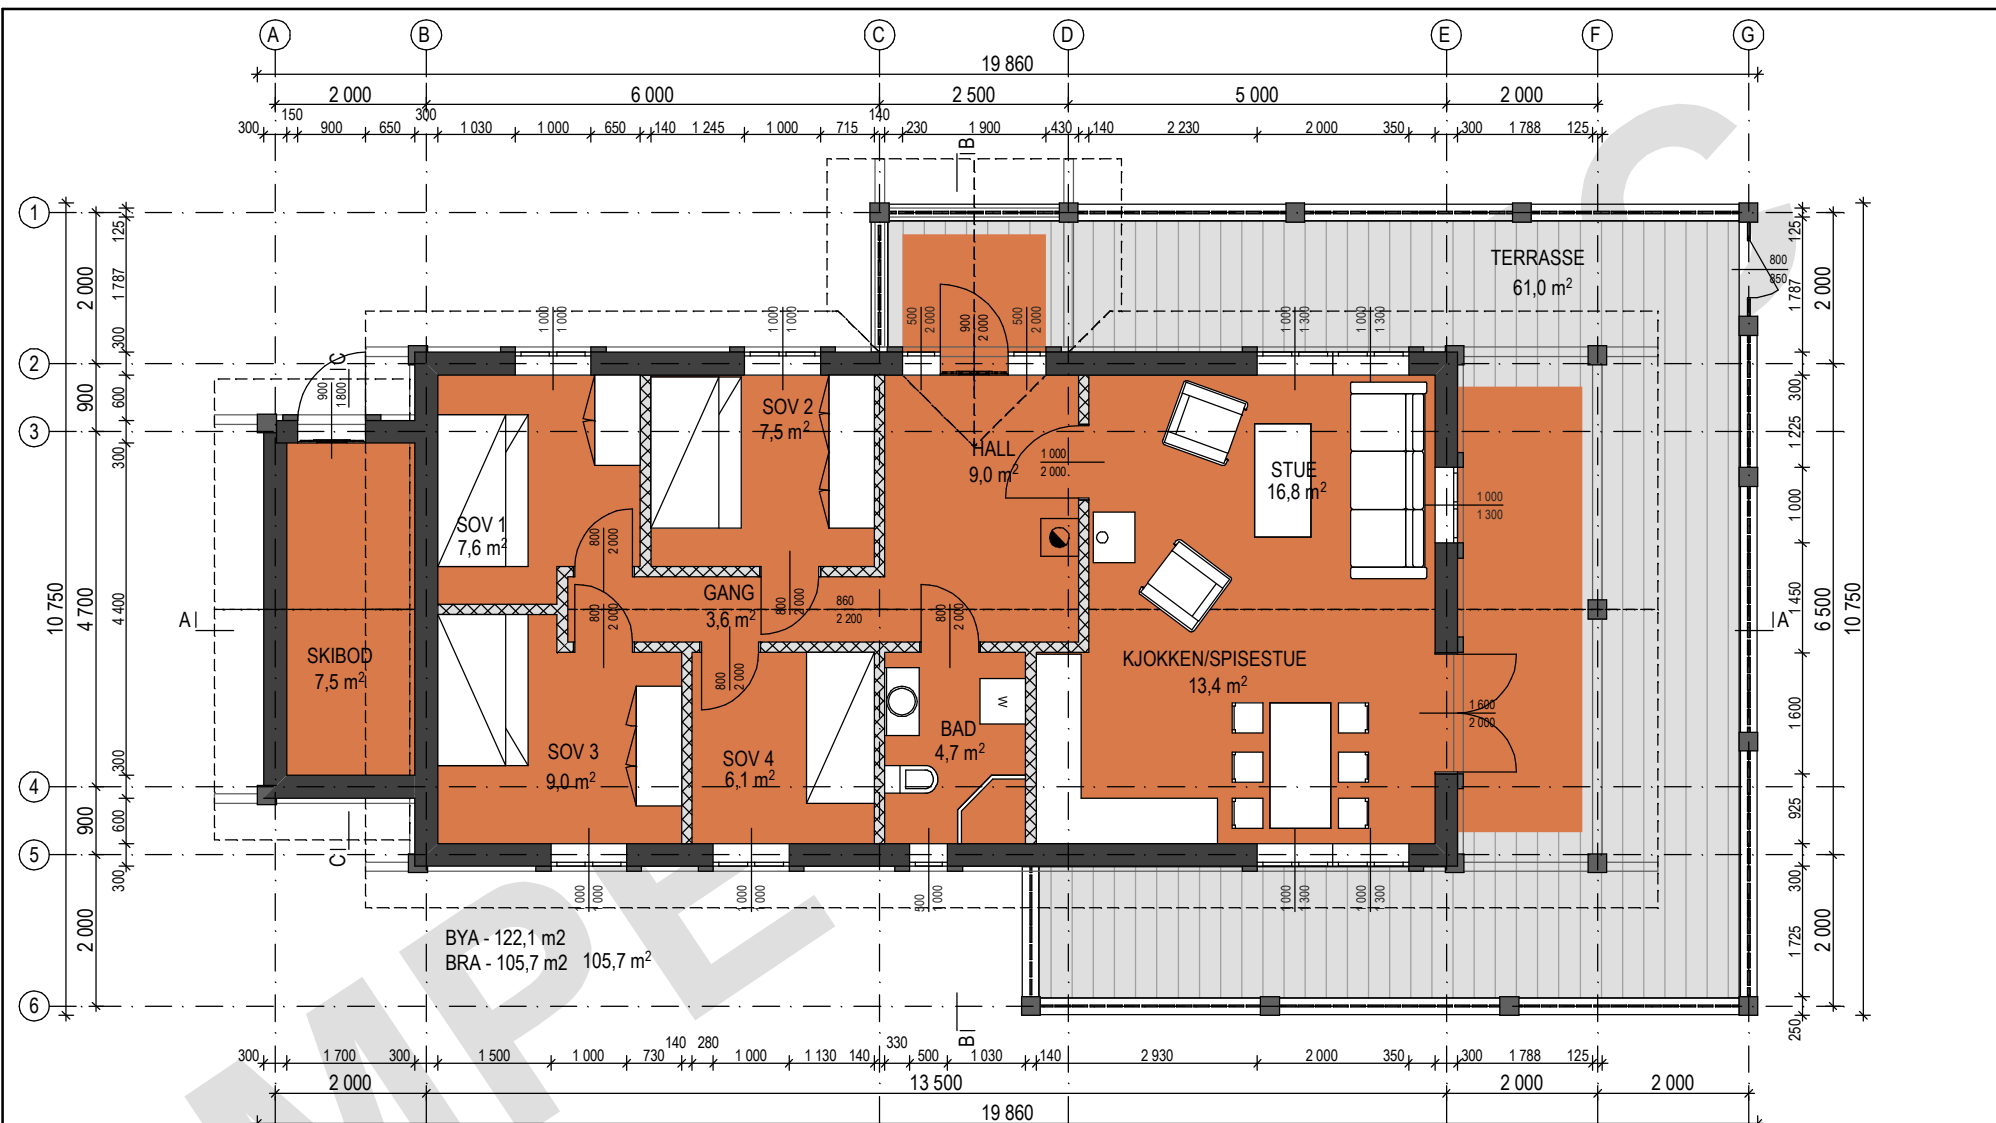

PRODUCER	MPE BALTIC OÜ	PROJECT	SLETVOLD		
DRAWING	plan 1 etg - BRA	SCALE/FORMAT	M 1:100/A4		
ARCHITECT	Ülle Maiste, AT HOME OÜ	PAGE	11/12	VERSION	1
		DATE	23.02.2009		

PRODUCER	MPE BALTIC OÜ	PROJECT	SLETVOLD		
DRAWING	plan 1 etg - BYA	SCALE/FORMAT	M 1:100/A4		
ARCHITECT	Ülle Maiste, AT HOME OÜ	PAGE	12/12	VERSION	1
		DATE	23.02.2009		