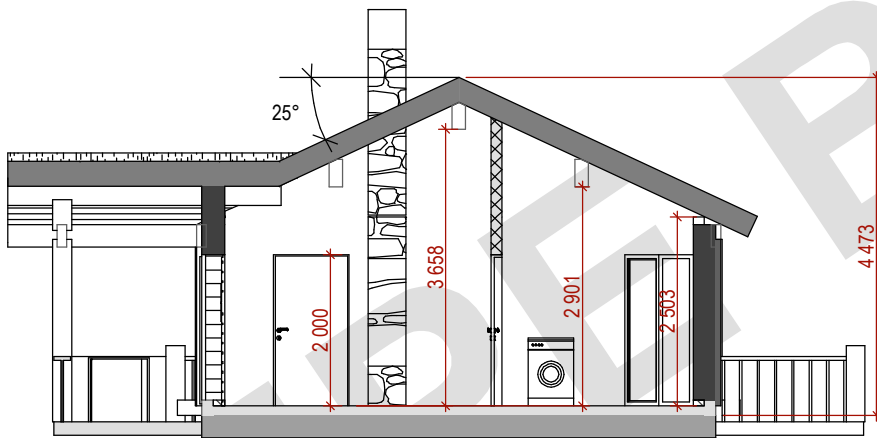

SNITT B-B

PRODUCER	MPE BALTIC OÜ	PROJECT		
DRAWING	snitt	SLETVOLD		
SCALE/FORMAT	M 1:100/A4			
ARCHITECT	Ülle Maiste, AT HOME OÜ	PAGE	VERSION	DATE
		3/12	1	23.02.2009