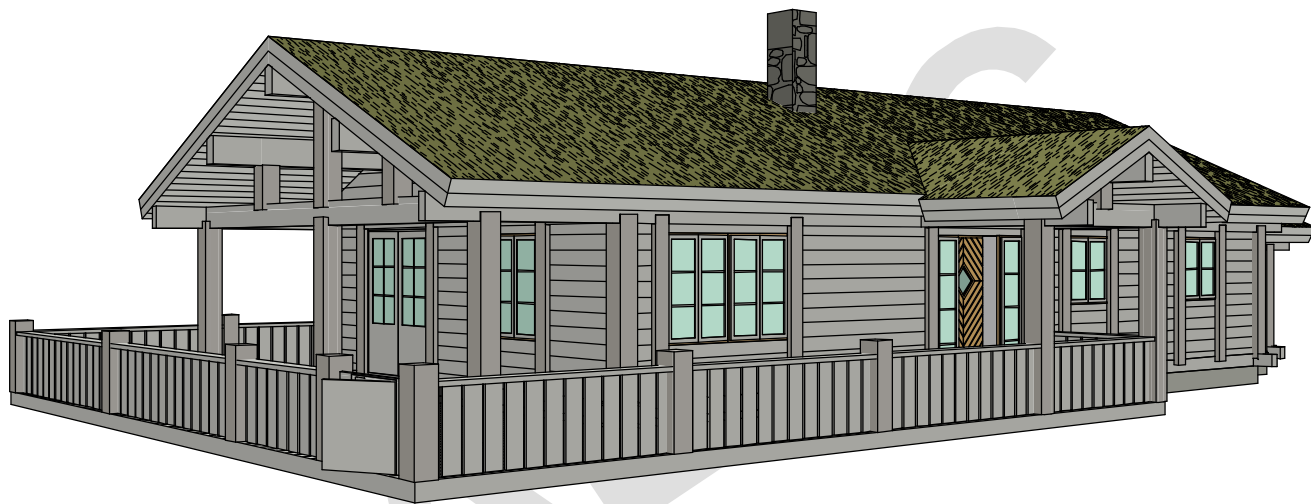

PRODUCER	MPE BALTIC OÜ	PROJECT		
DRAWING	3D 2	SLETVOLD		
SCALE/FORMAT	M 1:100/A4			
ARCHITECT	Ülle Maiste, AT HOME OÜ	PAGE	VERSION	DATE
		7/12	1	23.02.2009