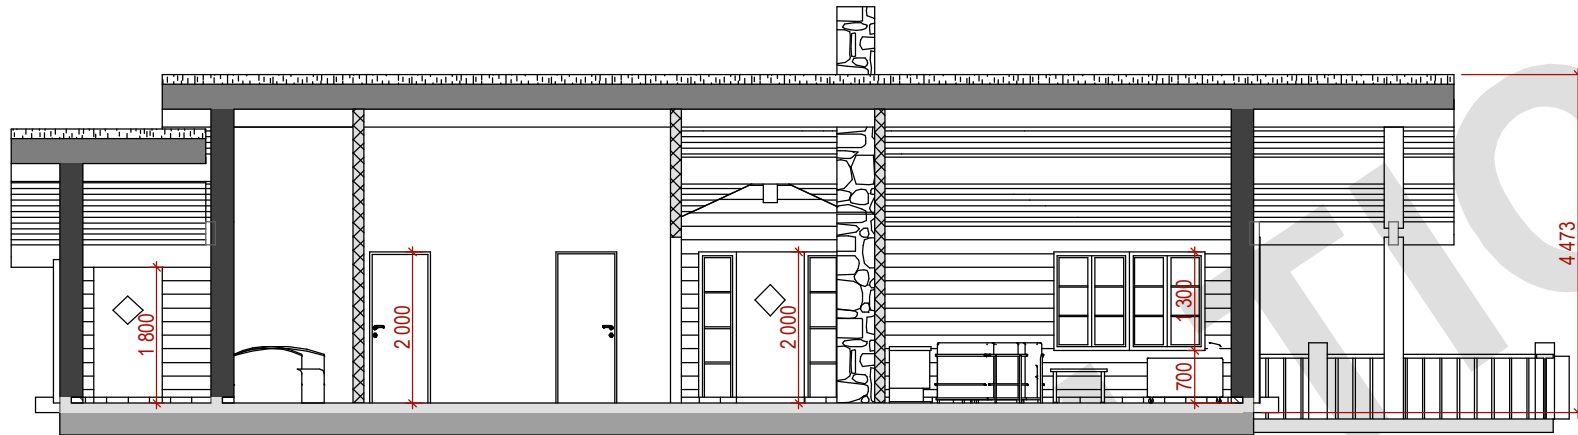

PRODUCER	MPE BALTIC OÜ	PROJECT	SLETVOLD		
DRAWING	plan 1 etg	SCALE/FORMAT	M 1:100/A4		
ARCHITECT	Ülle Maiste, AT HOME OÜ	PAGE	1/12	VERSION	1
		DATE	23.02.2009		

PRODUCER	MPE BALTIC OÜ	PROJECT	SLETVOLD		
DRAWING	plan 2 etg				
SCALE/FORMAT	M 1:100/A4				
ARCHITECT	Ülle Maiste, AT HOME OÜ	PAGE	VERSION	DATE	
		2/12	1	23.02.2009	