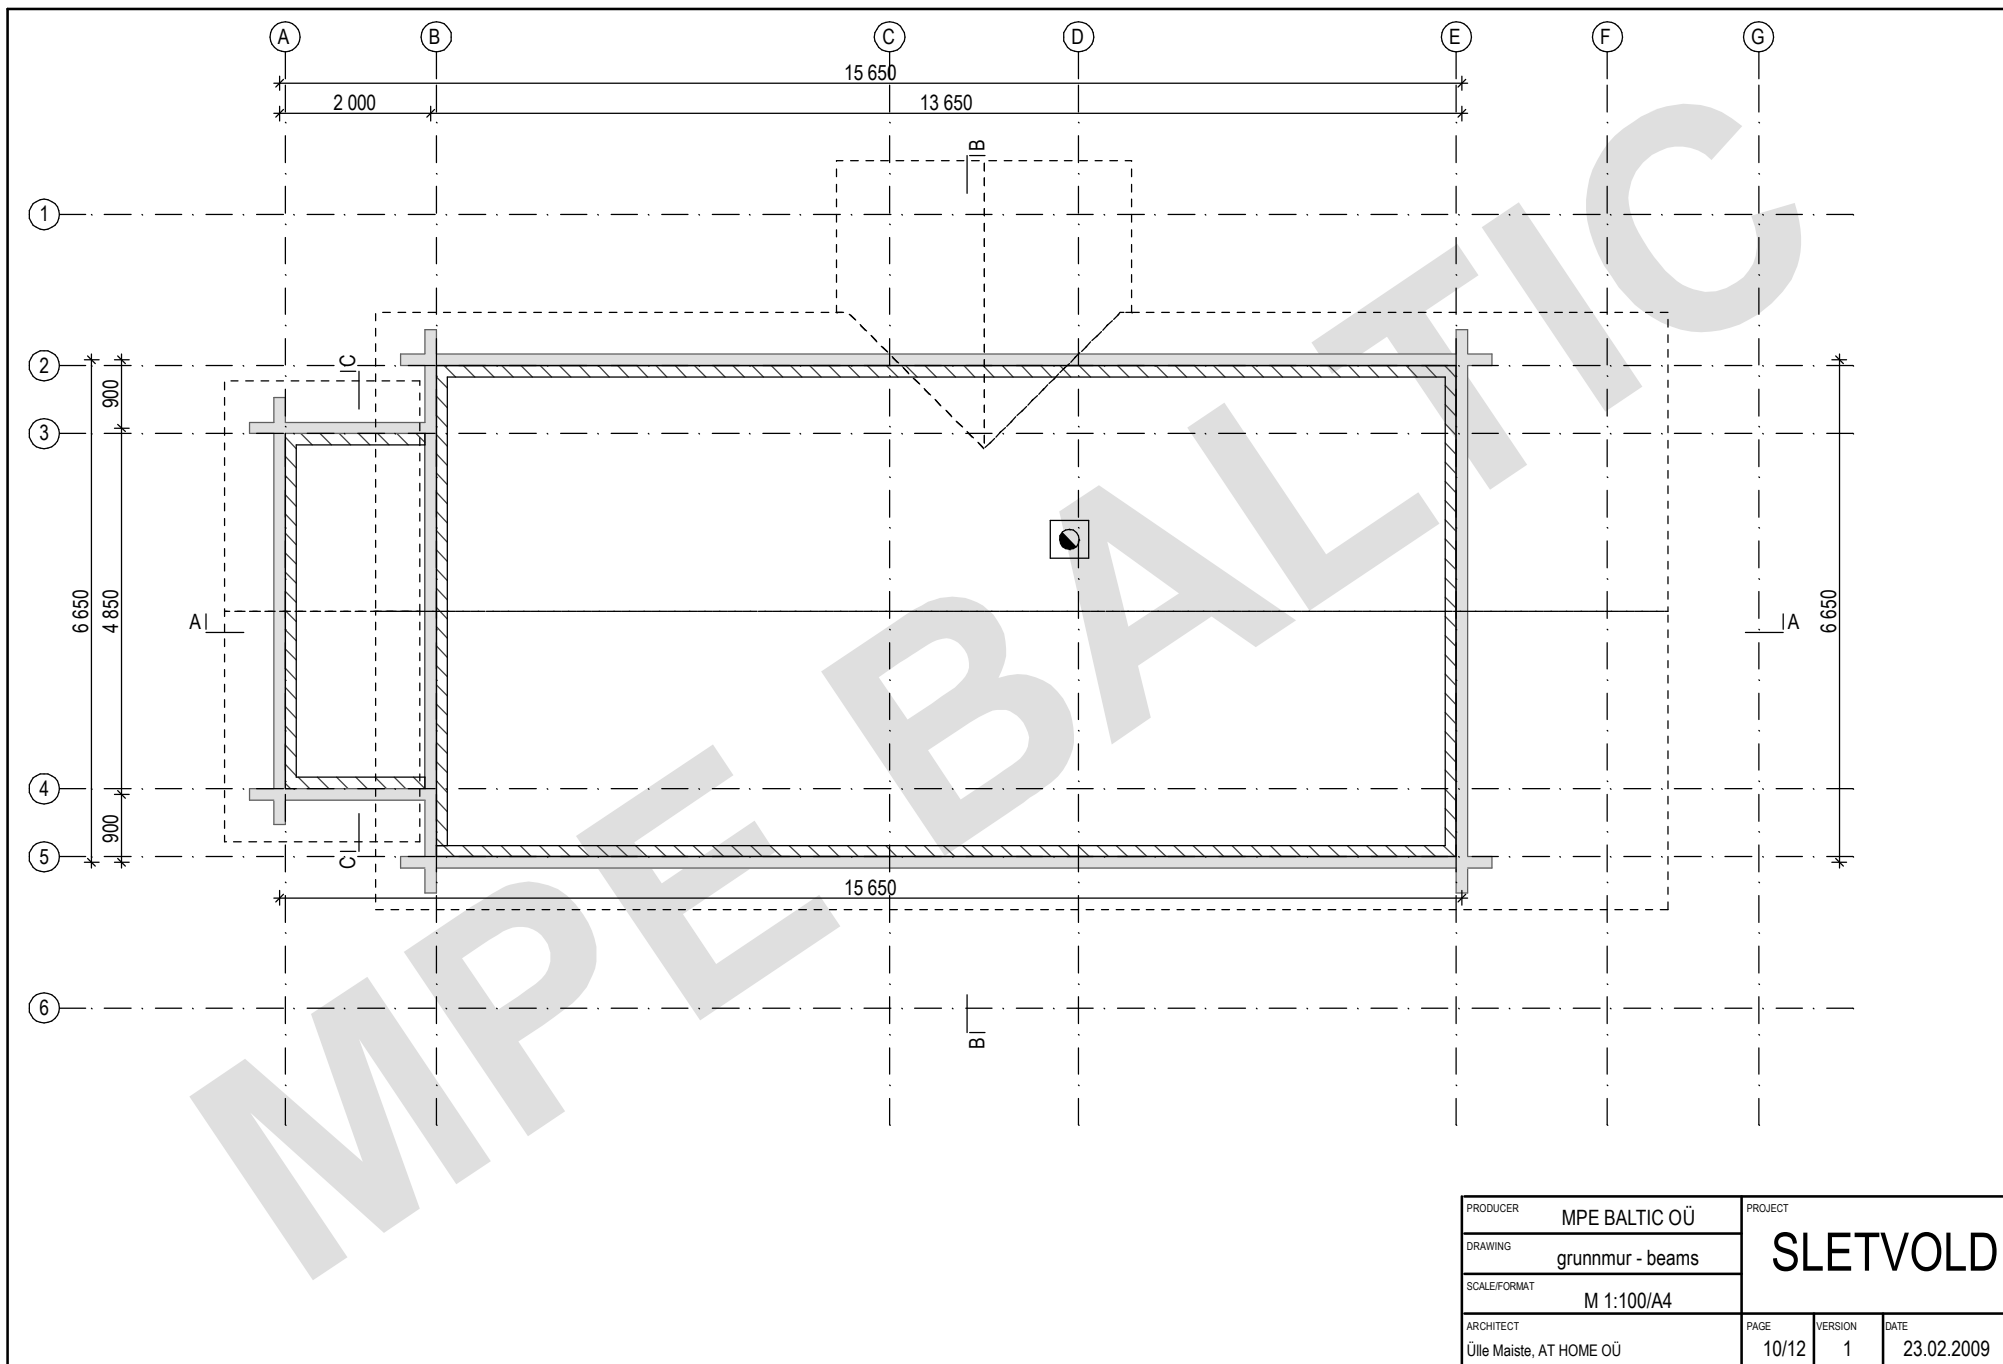

PRODUCER	MPE BALTIC OÜ	PROJECT	SLETVOLD		
DRAWING	grunnmur - beams				
SCALE/FORMAT	M 1:100/A4				
ARCHITECT	Ülle Maiste, AT HOME OÜ	PAGE	VERSION	DATE	
		10/12	1	23.02.2009